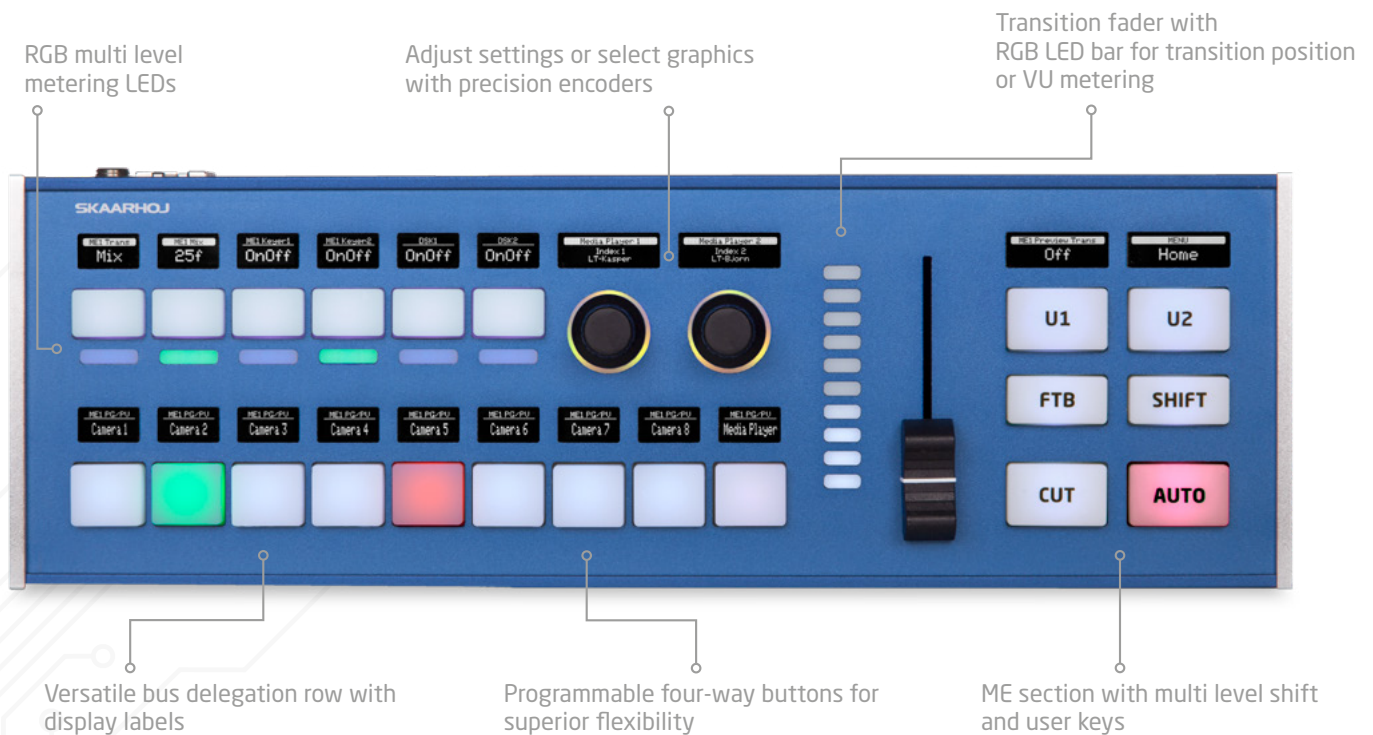

Live Fly

With Blue Pill Inside

Live Fly leaves no room for regret.

This professional midsize controller is supercharged with flexible interface technologies so you can repurpose, extend, integrate and configure it over and over again.

Features

- Universal control of multiple 3rd party devices
- Flexible user configuration
- IP-based remote control, can be powered with PoE
- Modular multi-surface system
- RGB multi-level metering LEDs for VU, tally or step indication
- Precision encoders for adjusting settings or selecting graphics
- Transition fader with RGB LED bar for transition position or VU metering
- Versatile bus delegation row with display labels
- Programmable four-way buttons for superior flexibility
- ME section with multi-level shift and user keys
- Slim, ergonomic console form factor
- Ethernet with PoE (IEEE802.3at)
- Designed and built in Denmark

Hardware specs

4-way Buttons	21
Encoders	2
RGB multi level metering LEDs	6
Customizable OLED screen	19
Analog components	1 Transition fader
Product W x D x H (mm)	278 x 94 x 55
Weight (g)	592
Shipping box W x D x H (mm)	320 x 145 x 65
Shipping box Weight (g)	1006
Country of Origin	Denmark
In the box	12V power supply

Operation

Power Consumption	4.32 Watt
Operating System	skaarOS (Blue Pill)
Universal Control	Check our website for Device Core to what can be controlled https://devices.skaarhoj.com/

Main Option:

Live Fly with Blue Pill Inside